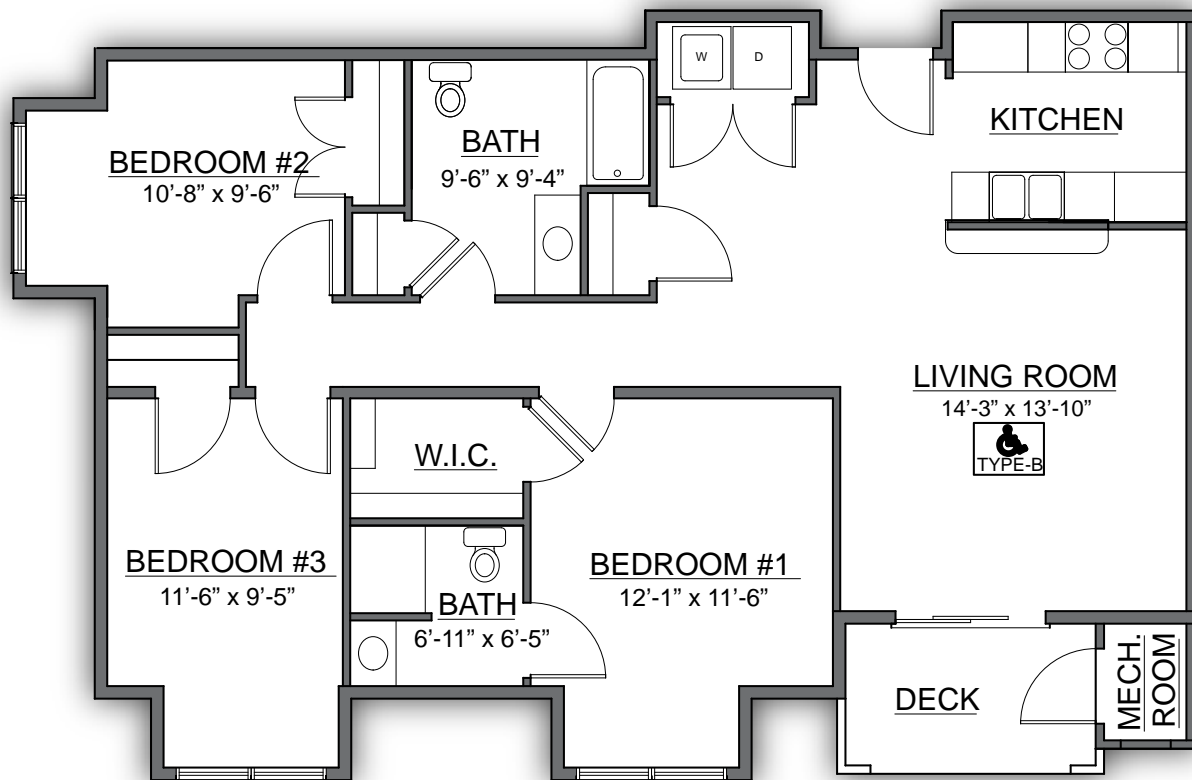

Located in Shippensburg, Pennsylvania, just two short miles from Shippensburg University, Deerfield Commons combines modern convenience with pastoral charm in the lush hills of Cumberland County. Offering one, two or three bedroom apartments, buildings with elevators, high speed Internet, washers and dryers, window blinds and furnished or unfurnished options, these custom-designed floor plans offer the perfect setting for studying, entertaining -living life maintenance free. You will absolutely love the exercise facility, clubhouse, nature trail, picnic areas and calming water features of this exquisite community.

Three Bedroom, Two Bath, Fourth Floor Apartment

1,220 Square Feet

100 Deerfield Commons, Shippensburg, PA 17257 | phone: 717.530.5111
web: www.deerfield-commons.com | email: info@deerfield-commons.com