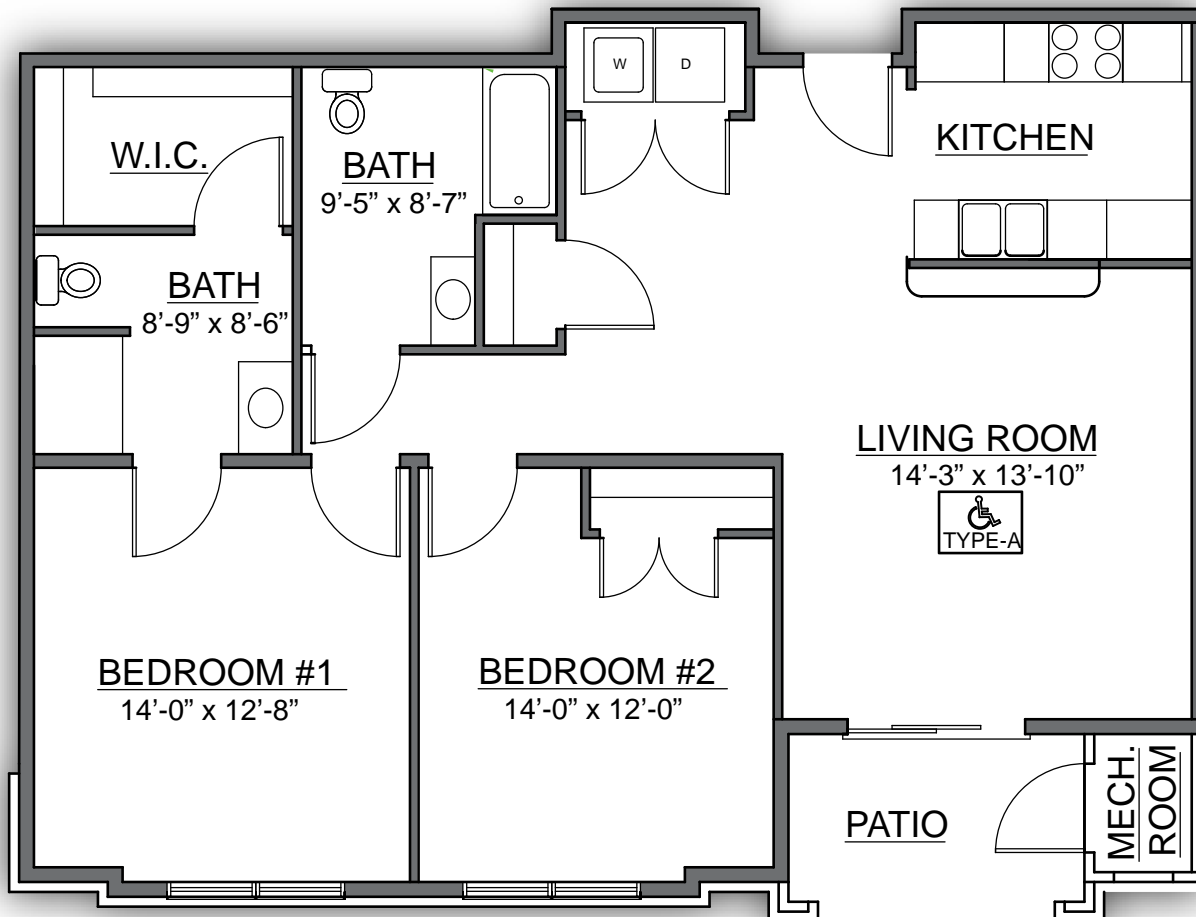

Located in Shippensburg, Pennsylvania, just two short miles from Shippensburg University, Deerfield Commons combines modern convenience with pastoral charm in the lush hills of Cumberland County. Offering one, two or three bedroom apartments, buildings with elevators, high speed Internet, washers and dryers, window blinds and furnished or unfurnished options, these custom-designed floor plans offer the perfect setting for studying, entertaining -living life maintenance free. You will absolutely love the exercise facility, clubhouse, nature trail, picnic areas and calming water features of this exquisite community.

Two Bedroom, Two Bath, First Floor Apartment

1,106 Square Feet

100 Deerfield Commons, Shippensburg, PA 17257 | phone: 717.530.5111
web: www.deerfield-commons.com | email: info@deerfield-commons.com