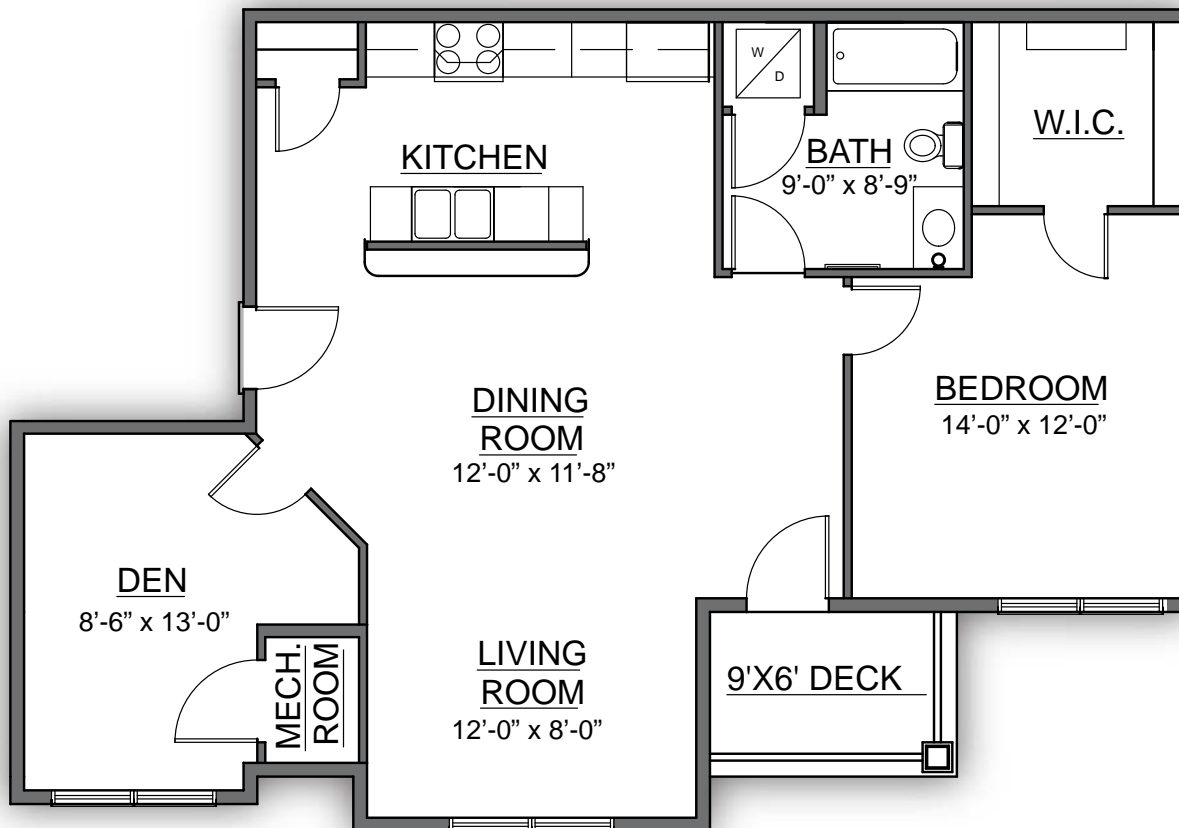

Located in Shippensburg, Pennsylvania, just two short miles from Shippensburg University, Deerfield Commons combines modern convenience with pastoral charm in the lush hills of Cumberland County. Offering one, two or three bedroom apartments, buildings with elevators, high speed Internet, washers and dryers, window blinds and furnished or unfurnished options, these custom-designed floor plans offer the perfect setting for studying, entertaining -living life maintenance free. You will absolutely love the exercise facility, clubhouse, nature trail, picnic areas and calming water features of this exquisite community.

One Bedroom, One Bath with Den  
First, Second or Third Floors

999 Square Feet

100 Deerfield Commons, Shippensburg, PA 17257 | phone: 717.530.5111  
web: [www.deerfield-commons.com](http://www.deerfield-commons.com) | email: [info@deerfield-commons.com](mailto:info@deerfield-commons.com)