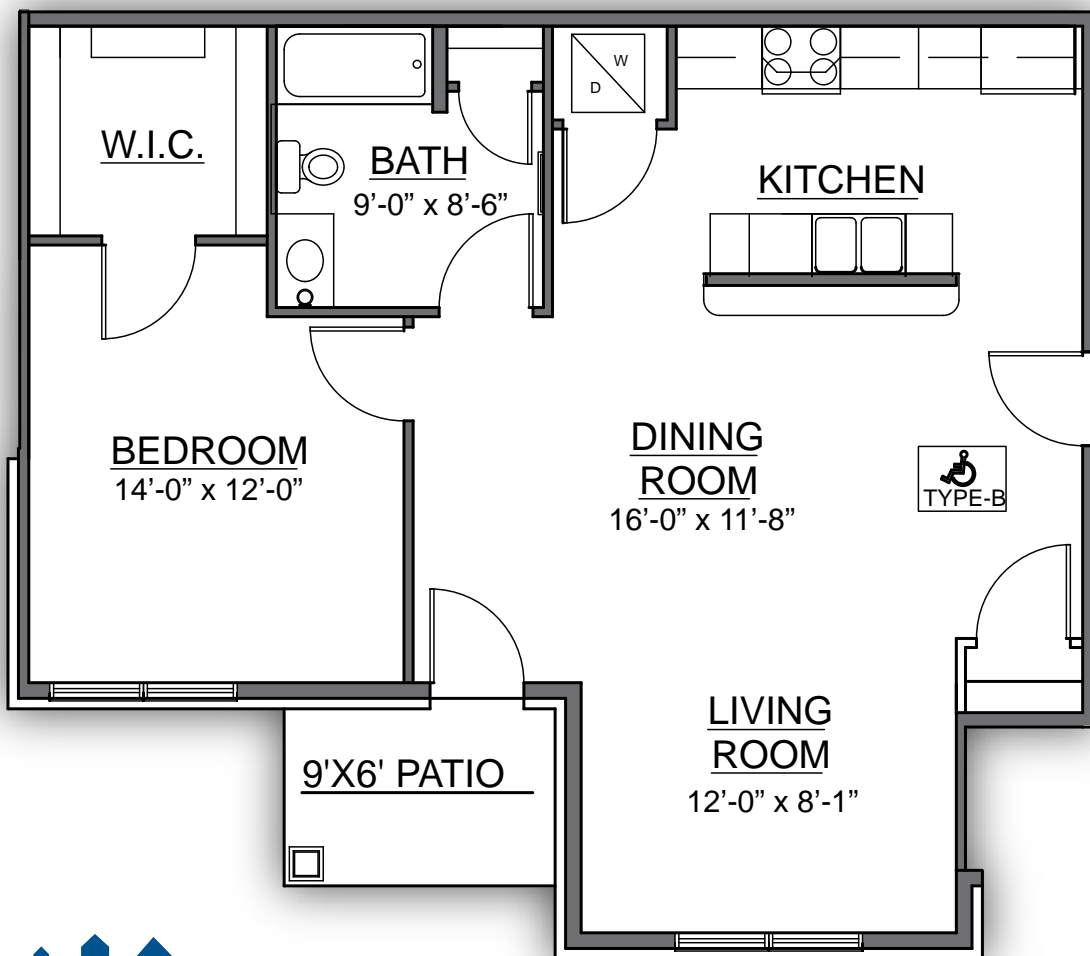

Located in Shippensburg, Pennsylvania, just two short miles from Shippensburg University, Deerfield Commons combines modern convenience with pastoral charm in the lush hills of Cumberland County. Offering one, two or three bedroom apartments, buildings with elevators, high speed Internet, washers and dryers, window blinds and furnished or unfurnished options, these custom-designed floor plans offer the perfect setting for studying, entertaining -living life maintenance free. You will absolutely love the exercise facility, clubhouse, nature trail, picnic areas and calming water features of this exquisite community.

One Bedroom, One Bath, First Floor Apartment

887 Square Feet